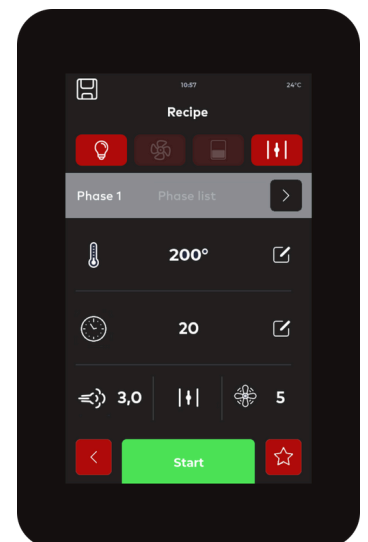

## Convection Oven **TOPAZE Smart**

From end of Novembre, the convection ovens TOPAZE will integrate the new PAVAILLER 5 inches touch screen SMART CONTROL

### ADVANTAGES

- **QUICK START Mode**
- **Receipe Mode based on pictures**
- **Rapid access to favorites**
- **4 catégories : Bread, snacking, pastry, viennies pastries**
- **Quick and easy navigation**
- **Icon access to peripherals (hood, light, valve)**
- **Speed variator in option – 6 steps of speed 50% to 100%**
- **Half charge mode**
- **USB slot for receipe book uploading**
- **LAnguage change**
- **PRogrammed start or stop**
- **Energy saving : 30 minutes temperature holding**